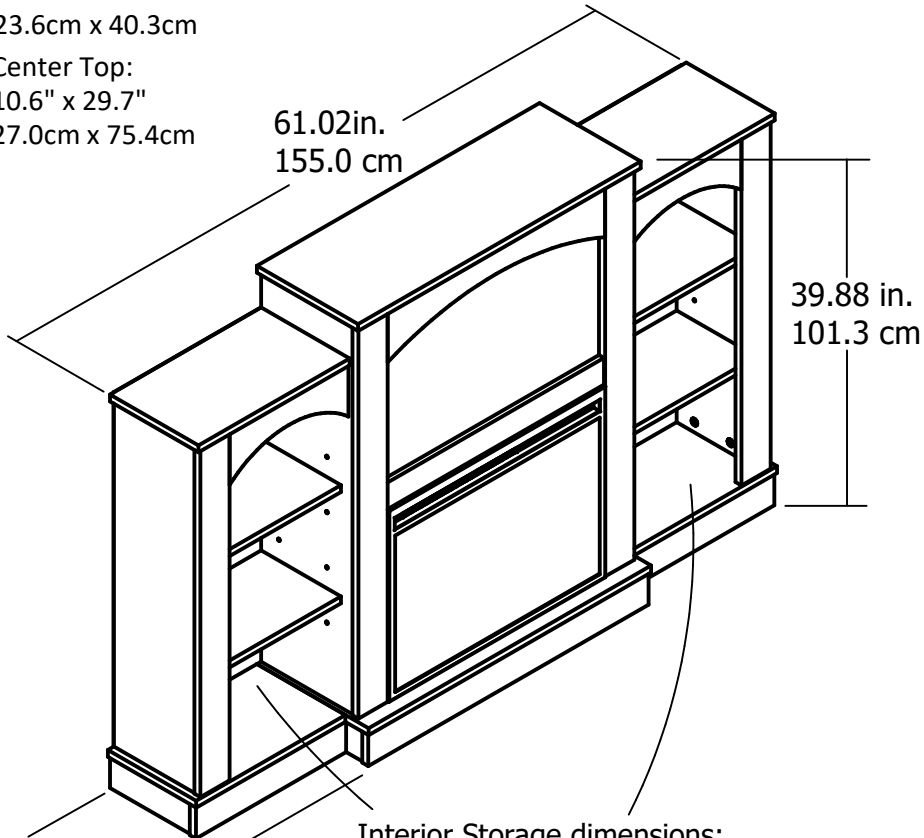

2144

Ameriwood
HOME

Side Tops:
9.3" x 15.9"
23.6cm x 40.3cm
Center Top:
10.6" x 29.7"
27.0cm x 75.4cm

11.73in.
29.8 cm

Interior Storage dimensions:
(3) storage spaces (adjustable heights)
14.8 in. (37.7 cm) W
31.7 in. (80.4 cm) H
8.5 in. (21.7 cm) D
2.32 cubic feet each storage area

Wood Breakdown: 90%
Total storage: 4.64 cubic feet

Overall Product Size:
61.02"W x 11.73"D x 39.88"H
155.0cm W x 29.8cm D x 101.3cm H

Maximum Weight Capacities
Unit Weight: 91 lbs. (41.3 kg)