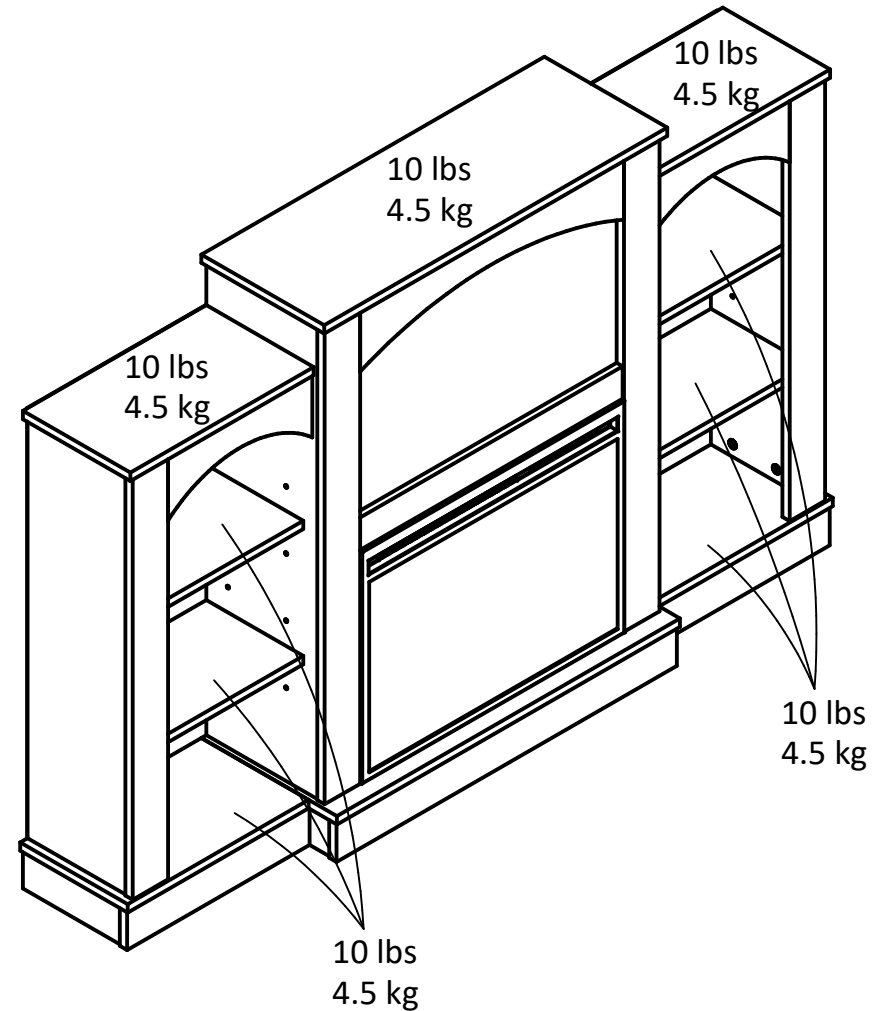

2144

Ameriwood
HOME

Side Tops:
9.3" x 15.9"
23.6cm x 40.3cm
Center Top:
10.6" x 29.7"
27.0cm x 75.4cm

11.73in.
29.8 cm

Interior Storage dimensions:
(3) storage spaces (adjustable heights)
14.8 in. (37.7 cm) W
31.7 in. (80.4 cm) H
8.5 in. (21.7 cm) D
2.32 cubic feet each storage area

Wood Breakdown: 90%
Total storage: 4.64 cubic feet

Overall Product Size:
61.02"W x 11.73"D x 39.88"H
155.0cm W x 29.8cm D x 101.3cm H

Maximum Weight Capacities
Unit Weight: 91 lbs. (41.3 kg)